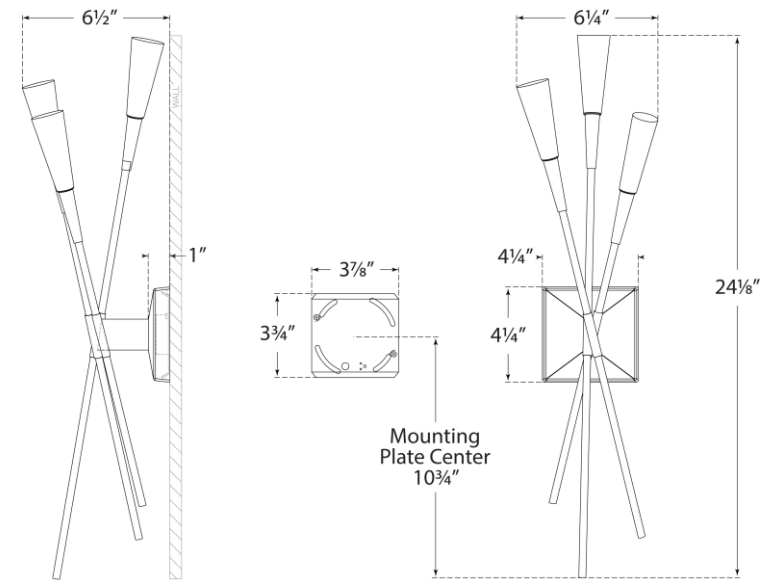

SPEC SHEET

Stellar Triple Tail Sconce

Item # CHD 2602WHT

Designer: Chapman & Myers

Height: 24"

Width: 6"

Extension: 6.5"

Backplate: 4.25" Square

Finishes: BLK/G, G, PN, WHT

Trim Options: FA

Socket: Dedicated LED

Wattage: 15w (1200lm)

Side View

Front View